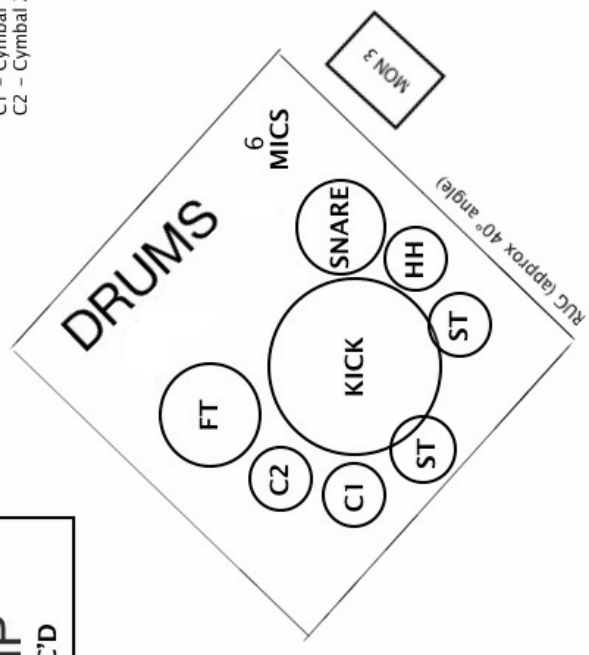

KEY: MAIN VOX – Main Vocals
 BG VOX – Backing Vocals
 MON 1 – Monitor 1
 MON 2 – Monitor 2
 MON 3 – Monitor 3
 AC – Power
 HH – High hat cymbal
 ST – Suspended tom
 ST – Suspended tom
 FT – Floor tom
 C1 – Cymbal 1
 C2 – Cymbal 2